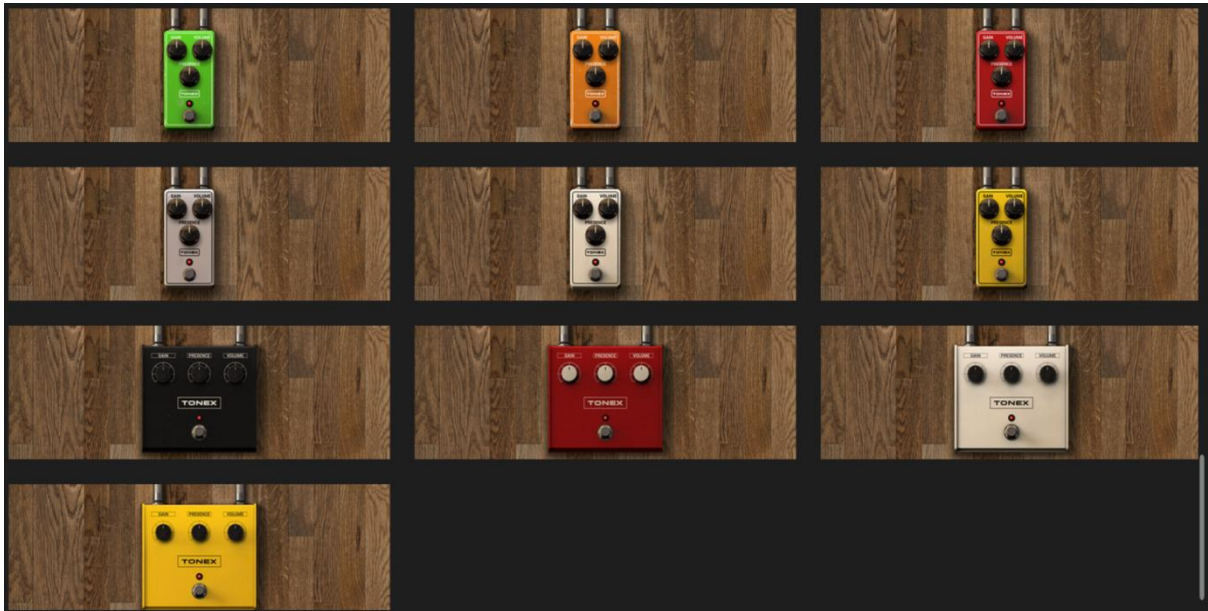

ToneXAmpBlack / ToneXAmpRed / Bassman53
JBDumble1 / JBDumble2 / JBDumble3
JBDumble4 / JBFenderTwin / JBMarshallMK4
JBVOXAC15 / AC30 / AC30Blue

AC30Copper / MarshallGreen / MarshallPurple
MesaLonestar / Fractal / BlackModern
WhiteModern / AluWood / British
BlackValveRack / WoodAmp / ElegantBlue

MesaMarkWood / Mezzabarba / OrangeOR120
OrangeTiny / RolandJazz / Silverface
SilverJubilee / Soldano / Supro
TraceElliot

ToneXPedalBlack / FuzzTone / JBKeeley
JBOverrated / BigMuff / BigMuffBass
Blender / BossBlack / BossGold
BossGrey / BossOrange / BossSilver

BossWhite / BossYellow / FuzzBlack
FuzzBlue / FuzzDarkBlue / FuzzGold
FuzzGreen / FuzzRed / FuzzSilver
IbanezBlue / IbanezDarkBlue / IbanezGold

IbanezGreen / IbanezOrange / IbanezRed
IbanezWhite / KlonGold / KlonSilver
MXRDoubleBlack / MXRDoubleRed / MXRSingleBlack
MXRSingleBlue / MXRSingleDarkBlu / MXRSingleGold