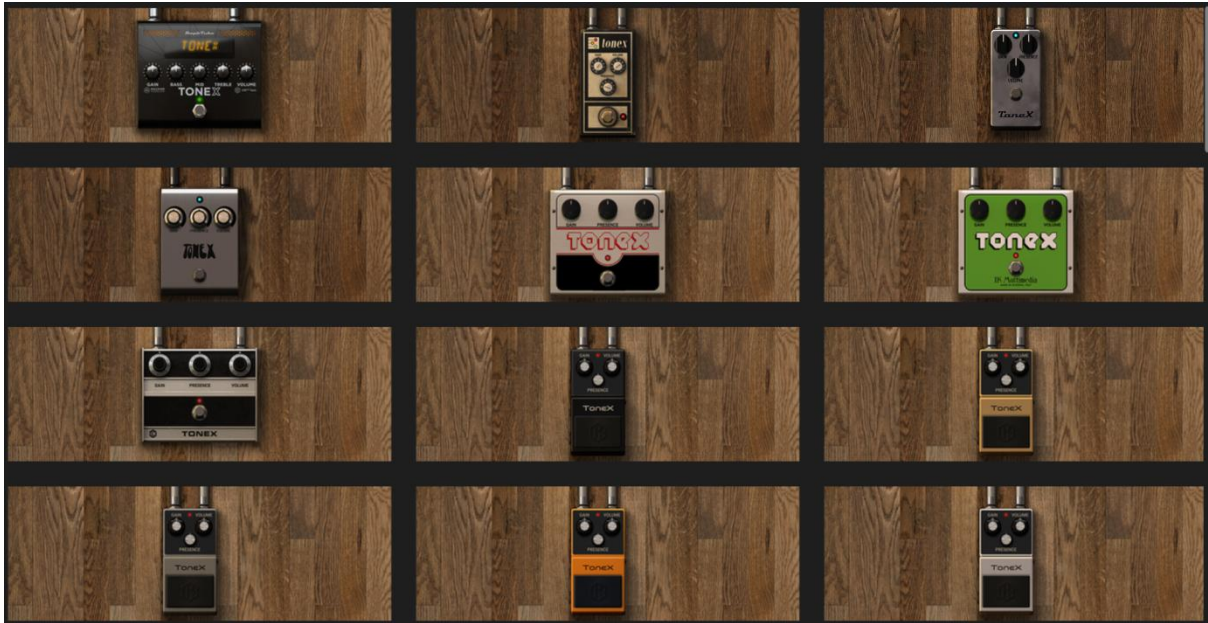

ToneXAmpBlack / ToneXAmpRed / Bassman53
JBDumble1 / JBDumble2 / JBDumble3
JBDumble4 / JBFenderTwin / JBMarshallMK4
JBVOXAC15 / AC30 / AC30Blue

AC30Copper / MarshallGreen / MarshallPurple
MesaLonestar / Fractal / BlackModern
WhiteModern / AluWood / British
BlackValveRack / WoodAmp / ElegantBlue

ModernWhitePlexi / ModernBlackPlexi / 5150
AmpegChrome / AmpegBlack / BA500
BassAcoustic / Bogner / Diezel
Dumble / Engl650 / EnglPowerball

EVH / FenderHotrod / FenderTweedBig
FenderTweedSmall / FenderTwin / Friedmann
JCM / JetCity / JTM
MarshallRed / MesaBoogieDual / MesaMarkV

MesaMarkWood / Mezzabarba / OrangeOR120
OrangeTiny / RolandJazz / Silverface
SilverJubilee / Soldano / Supro
TraceElliot

ToneXPedalBlack / FuzzTone / JBKeeley
JBOverrated / BigMuff / BigMuffBass
Blender / BossBlack / BossGold
BossGrey / BossOrange / BossSilver

BossWhite / BossYellow / FuzzBlack
FuzzBlue / FuzzDarkBlue / FuzzGold
FuzzGreen / FuzzRed / FuzzSilver
IbanezBlue / IbanezDarkBlue / IbanezGold

IbanezGreen / IbanezOrange / IbanezRed
IbanezWhite / KlonGold / KlonSilver
MXRDoubleBlack / MXRDoubleRed / MXRSingleBlack
MXRSingleBlue / MXRSingleDarkBlu / MXRSingleGold