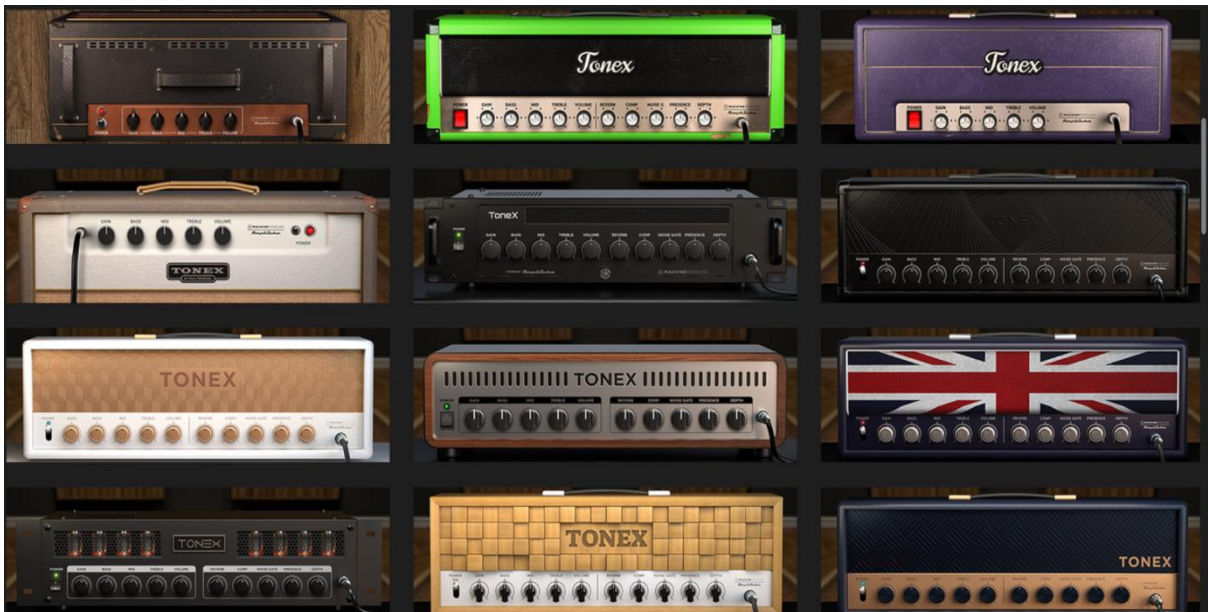

ToneXAmpBlack / ToneXAmpRed / Bassman53
JBDumble1 / JBDumble2 / JBDumble3
JBDumble4 / JBFenderTwin / JBMarshallMK4
JBVOXAC15 / AC30 / AC30Blue

AC30Copper / MarshallGreen / MarshallPurple
MesaLonestar / Fractal / BlackModern
WhiteModern / AluWood / British
BlackValveRack / WoodAmp / ElegantBlue

ModernWhitePlexi / ModernBlackPlexi / 5150
AmpegChrome / AmpegBlack / BA500
BassAcoustic / Bogner / Diezel
Dumble / Engl650 / EnglPowerball

EVH / FenderHotrod / FenderTweedBig
FenderTweedSmall / FenderTwin / Friedmann
JCM / JetCity / JTM
MarshallRed / MesaBoogieDual / MesaMarkV

MesaMarkWood / Mezzabarba / OrangeOR120
OrangeTiny / RolandJazz / Silverface
SilverJubilee / Soldano / Supro
TraceElliot

ToneXPedalBlack / FuzzTone / JBKeeley
JBOverrated / BigMuff / BigMuffBass
Blender / BossBlack / BossGold
BossGrey / BossOrange / BossSilver

BossWhite / BossYellow / FuzzBlack
FuzzBlue / FuzzDarkBlue / FuzzGold
FuzzGreen / FuzzRed / FuzzSilver
IbanezBlue / IbanezDarkBlue / IbanezGold

IbanezGreen / IbanezOrange / IbanezRed
IbanezWhite / KlonGold / KlonSilver
MXRDoubleBlack / MXRDoubleRed / MXRSingleBlack
MXRSingleBlue / MXRSingleDarkBlu / MXRSingleGold