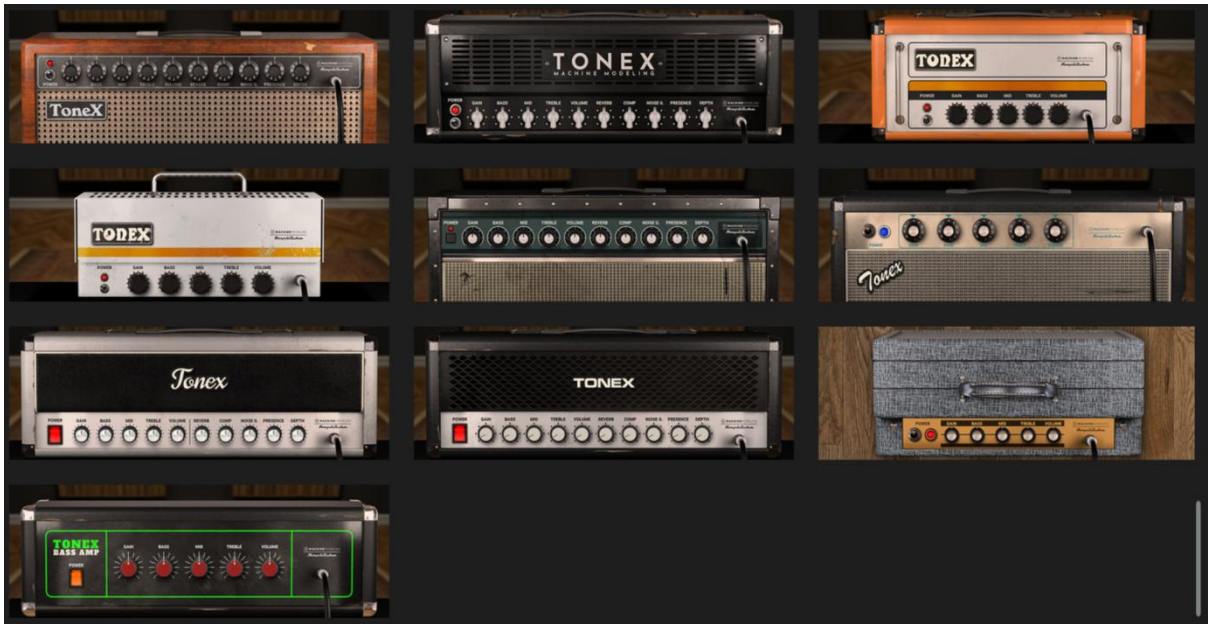

ToneXAmpBlack / ToneXAmpRed / Bassman53
JBDumble1 / JBDumble2 / JBDumble3
JBDumble4 / JBFenderTwin / JBMarshallMK4
JBVOXAC15 / AC30 / AC30Blue

AC30Copper / MarshallGreen / MarshallPurple
MesaLonestar / Fractal / BlackModern
WhiteModern / AluWood / British
BlackValveRack / WoodAmp / ElegantBlue

ModernWhitePlexi / ModernBlackPlexi / 5150
AmpegChrome / AmpegBlack / BA500
BassAcoustic / Bogner / Diezel
Dumble / Engl650 / EnglPowerball

EVH / FenderHotrod / FenderTweedBig
FenderTweedSmall / FenderTwin / Friedmann
JCM / JetCity / JTM
MarshallRed / MesaBoogieDual / MesaMarkV

MesaMarkWood / Mezzabarba / OrangeOR120
OrangeTiny / RolandJazz / Silverface
SilverJubilee / Soldano / Supro
TraceElliot

ToneXPedalBlack / FuzzTone / JBKeeley
JBOverrated / BigMuff / BigMuffBass
Blender / BossBlack / BossGold
BossGrey / BossOrange / BossSilver

BossWhite / BossYellow / FuzzBlack
FuzzBlue / FuzzDarkBlue / FuzzGold
FuzzGreen / FuzzRed / FuzzSilver
IbanezBlue / IbanezDarkBlue / IbanezGold

IbanezGreen / IbanezOrange / IbanezRed
IbanezWhite / KlonGold / KlonSilver
MXRDoubleBlack / MXRDoubleRed / MXRSingleBlack
MXRSingleBlue / MXRSingleDarkBlu / MXRSingleGold